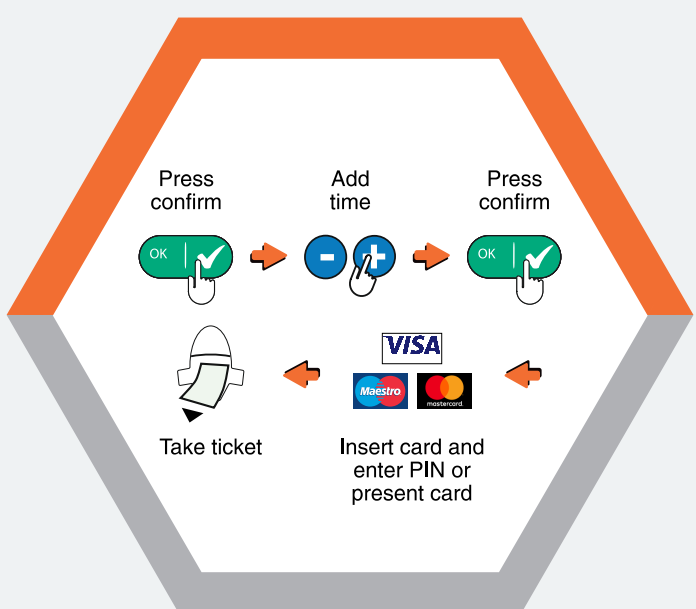

# IMPORTANT NOTICE

1

Press the power button to wake the machine up

2

Enter your full and correct vehicle registration number

C  
O  
I  
N

Insert coins, press confirm and take ticket

C  
A  
R  
D

Press confirm and add required time. Confirm and pay by card and take ticket

**TICKET FOR REFERENCE, NO NEED TO DISPLAY**  
**No change given, overpayment is accepted**

This car park is private property and is managed by Smart Parking Ltd on behalf of the owners. Vehicles left at owners' risk.