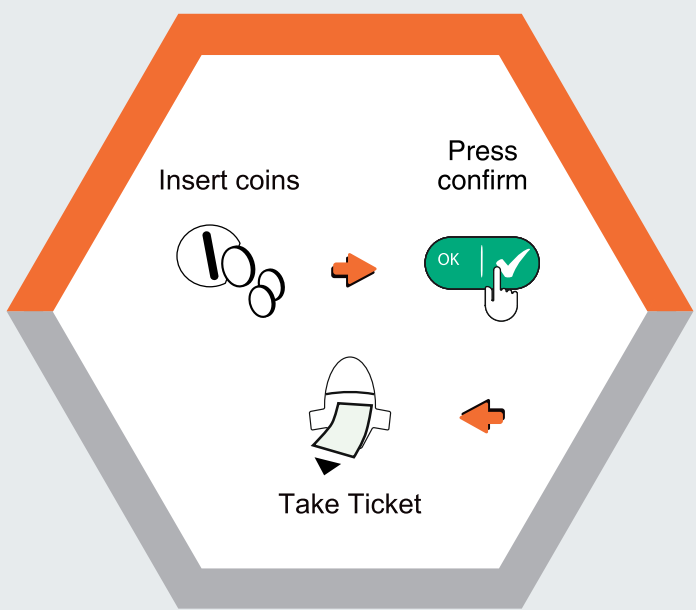

# IMPORTANT NOTICE

1

Press the power button to wake the machine up

2

Enter your full and correct vehicle registration number

C  
O  
I  
N

Insert coins, press confirm and take ticket

C  
A  
R  
D